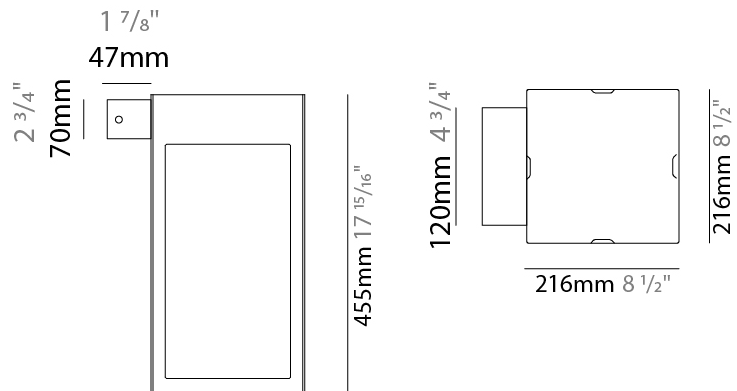

PROJECT
TYPE
SPECIFIER
QUANTITY
DATE

ETEREA SURFACE

E9W609- -
base number   Color   Finish
                         Temperature   Options

1. To build a product code in our configurator select the specify button on the base model # product page
2. To build a manual product code on this datasheet choose from the options listed below in blue font and add the suffix to the base model #

GENERAL

Series: Eterea
Brand: Platek
Division: Exterior
Mounting Type: Surface
Mounting Location: Wall
Subcategory: Wall Effect

PHYSICAL

Shape: Rectangle
Length (mm): 216
Length (in): 8 1/2
Width (mm): 216
Width (in): 8 1/2
Height (mm): 455
Height (in): 17 15/16
Light Distribution: Direct
Weight (kg): 6.1
Weight (lbs): 13.4
Diffuser: White Tempered Glass
Fixture Finish: WHI / ANT / COR
Holder Finish: Chrome
Fixture Material: Stainless Steel
Cable Details: Supplied with one power supply cable 5m in length

ELECTRICAL

Lamp Type: LED
Input Wattage (W): 17.5
Total Output Wattage (W): 16.5
Dimming: Electronic Low Voltage Dimming to 20%
Input Voltage (V): 120

LED

Color Temperature (°K): 3000 / 4000
Max. Delivered Lumen (lm): 735 / 765
Nominal Lumen (lm): 1550 / 1610
CRI: >80 CRI
Lamp Life (hrs): 60000

OPTICAL

Optic°: 114
Beam Angle: Wide

RATINGS AND CERTIFICATIONS

Certified By: Certified for North American Standards
IP rating: IP65
IK Rating: IK08
Bug Rating: B0 U0 G0