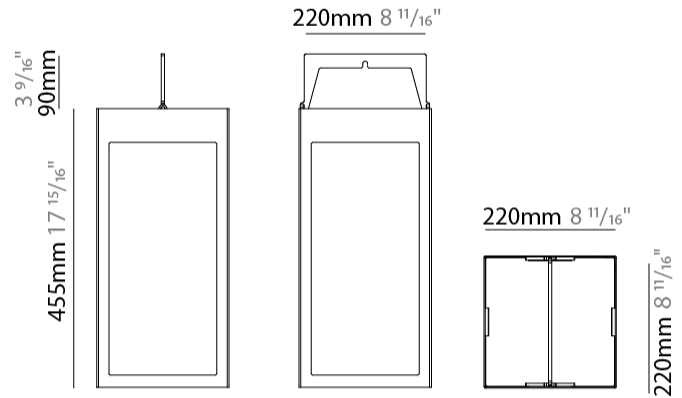

ETEREA PORTABLE

E9B151- -

base number   Color   Finish
Temperature   Options

1. To build a product code in our configurator select the specify button on the base model # product page
2. To build a manual product code on this datasheet choose from the options listed below in blue font and add the suffix to the base model #

GENERAL

Series: Eterea
Brand: Platek
Division: Exterior
Mounting Type: Portable
Mounting Location: Floor
Subcategory: Floor

PHYSICAL

Shape: Rectangle
Length (mm): 216
Length (in): 8 1/2
Width (mm): 216
Width (in): 8 1/2
Height (mm): 455
Height (in): 17 15/16
Light Distribution: Direct
Weight (kg): 6.3
Weight (lbs): 13.8
Diffuser: White Tempered Glass
Fixture Finish: WHI / ANT / COR
Holder Finish: Chrome
Fixture Material: Stainless Steel
Cable Details: Supplied with one power supply cable 5m in length
Upon Request: Bolt Down

ELECTRICAL

Lamp Type: LED
Input Wattage (W): 17.5
Total Output Wattage (W): 16.5
Dimming: Non-Dimmable
Input Voltage (V): 120

LED

Color Temperature (°K): 3000 / 4000
Max. Delivered Lumen (lm): 735 / 765
Nominal Lumen (lm): 1550 / 1612
CRI: >80 CRI
Lamp Life (hrs): 60000

OPTICAL

Optic°: 114

RATINGS AND CERTIFICATIONS

Certified By: Certified for North American Standards
IP rating: IP65
IK Rating: IK08
Bug Rating: B0 U0 G0